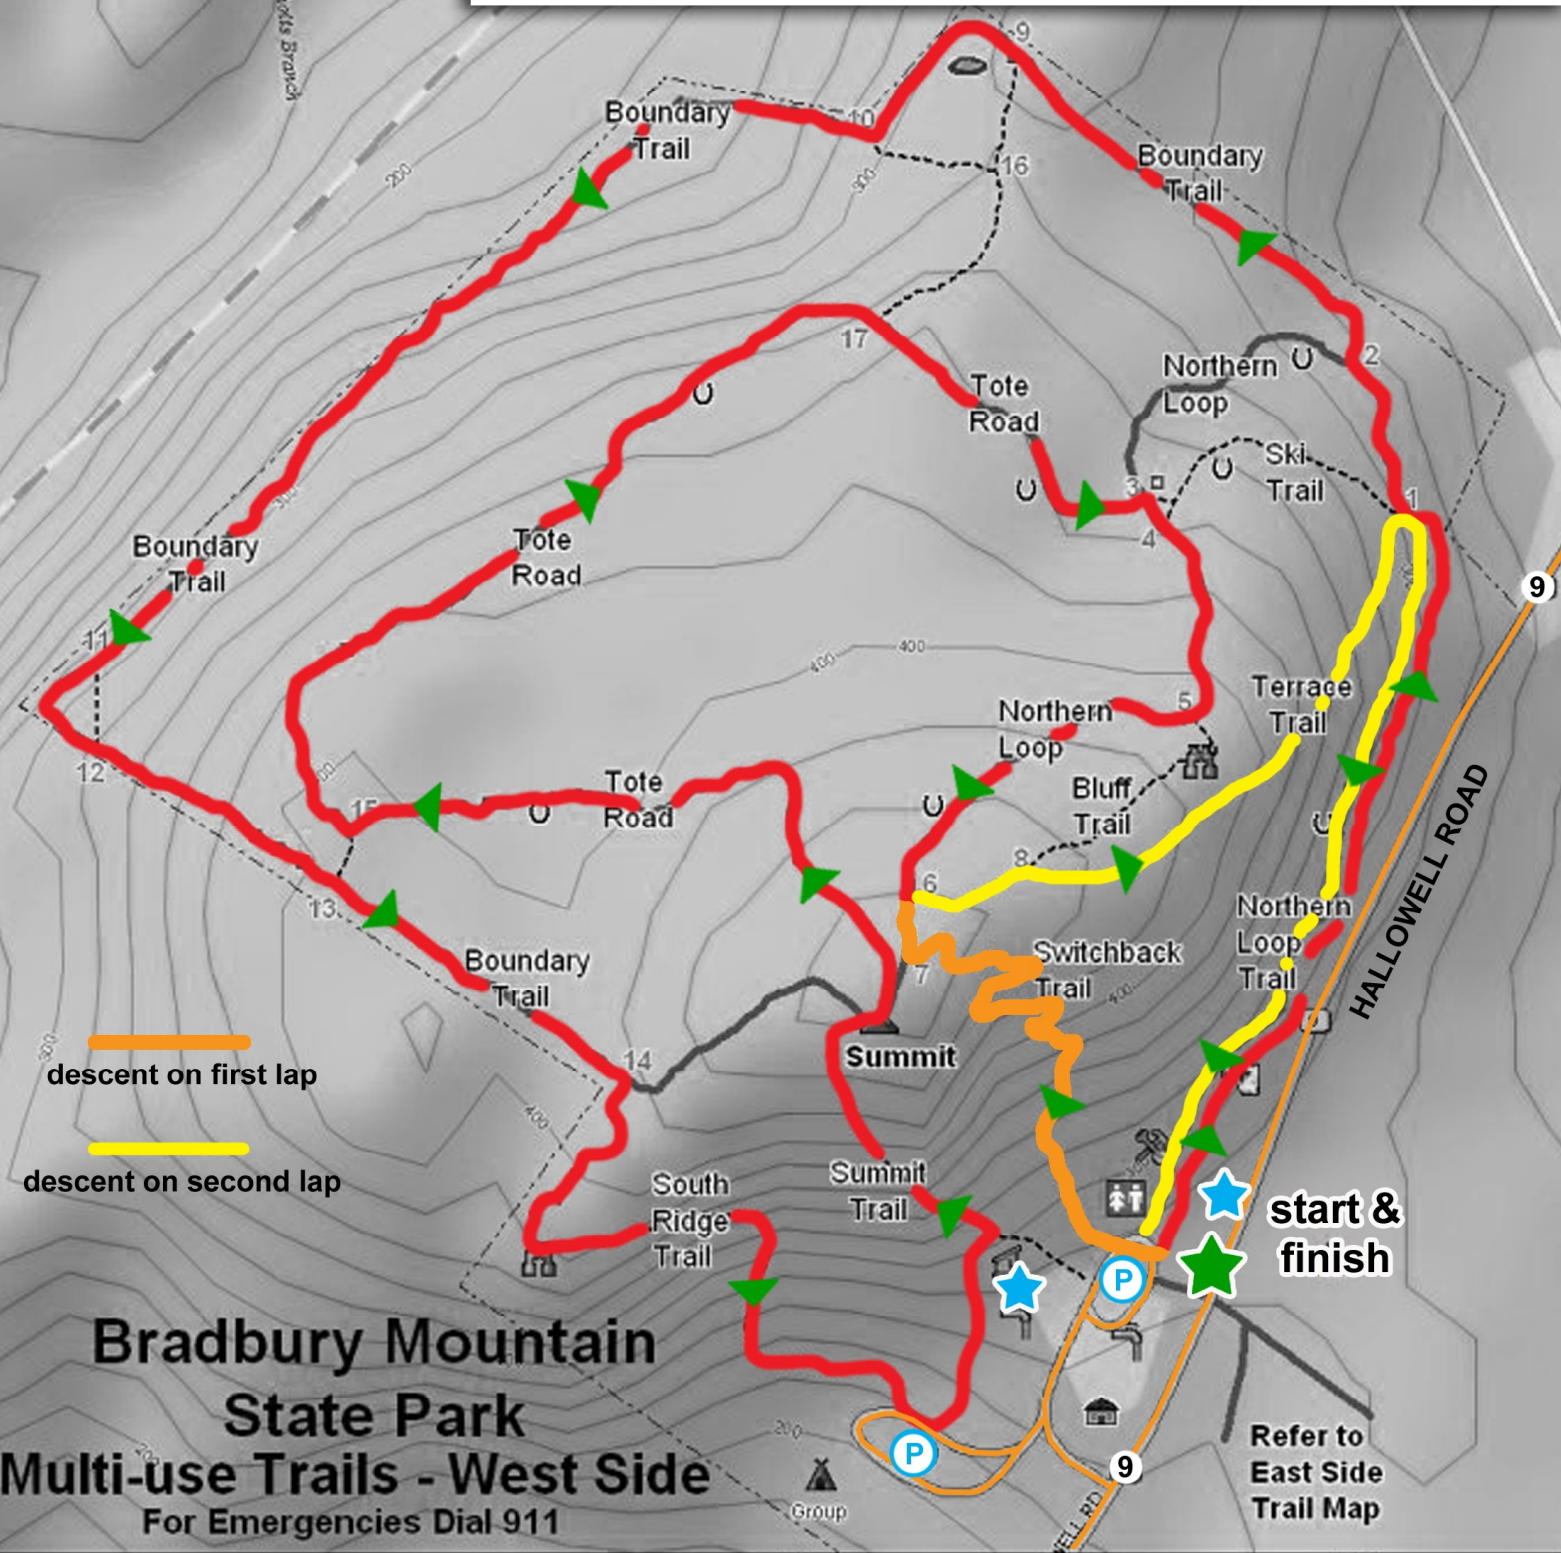

# BRADBURY MOUNTAIN

TRAIL RUNNING SERIES

## BRADBURY MOUNTAIN BREAKER

9 MILE TRAIL RACE

AUGUST 16, 2009 9:00 AM

- ★ start/finish
- ★ aid station
- P parking

- |                                 |                     |                |                 |                |
|---------------------------------|---------------------|----------------|-----------------|----------------|
| — Wide Doubletrack Trails       | ○ Vernal Pool       | P Main Parking | 🏠 Headquarters  | 🪨 Quarry       |
| - - - Narrow Singletrack Trails | U Horse Friendly    | 🚻 Bathroom     | 🏠 Group Shelter | 🐄 Cattle Pound |
| - · - · Park Boundary           | ☐ Man Made Features | 🏕 Campground   | 🚰 Water Supply  | 🏞 Scenic View  |

PLEASE NOTE: THIS 9 MILE COURSE IS MEASURED IN "MONSTER MILES" WHICH ARE SOMETIMES LONGER, ALWAYS MORE DIFFICULT, BUT WAY MORE FUN THAN ROAD MILES