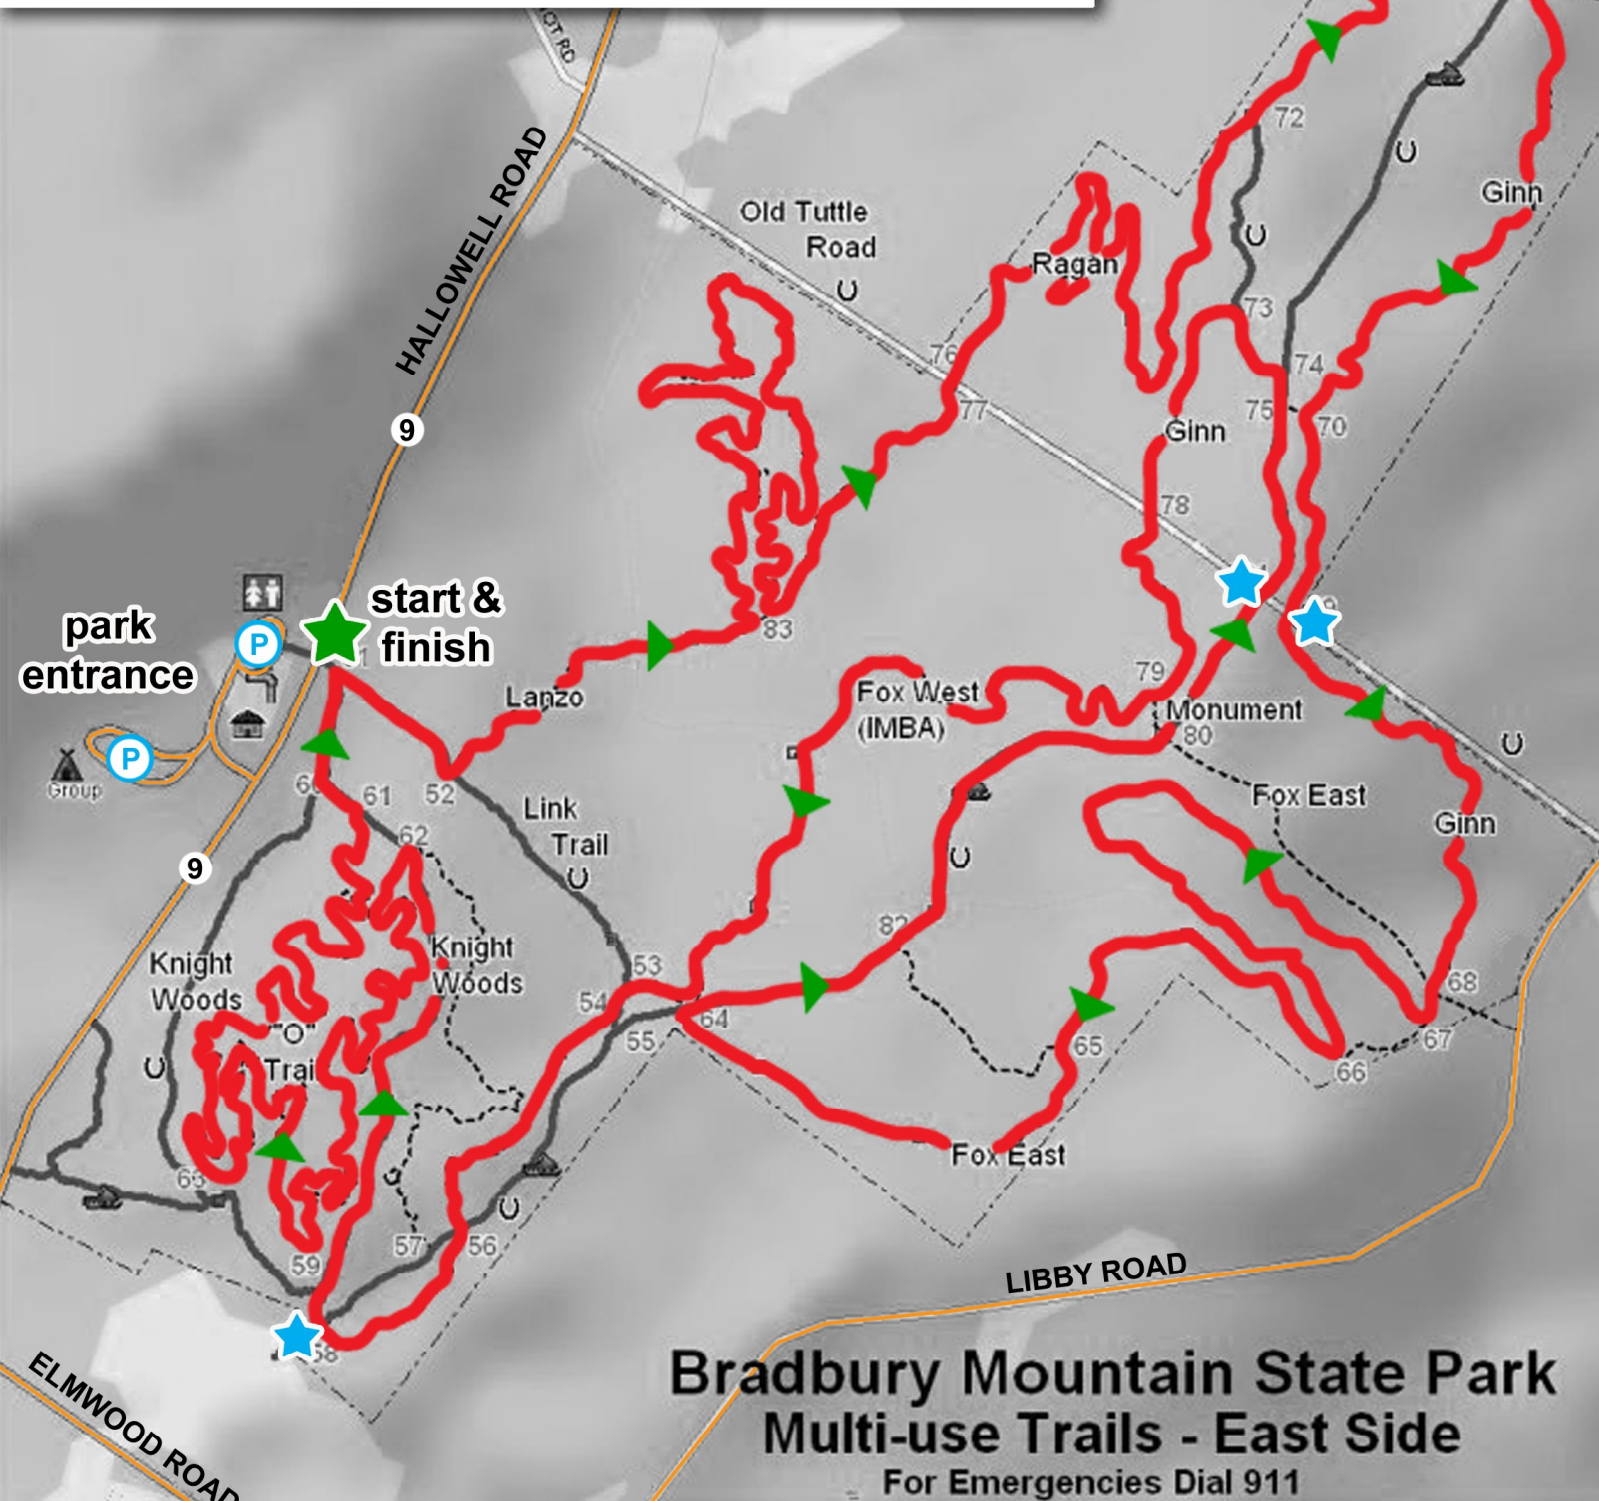

# BRADBURY MOUNTAIN

## TRAIL RUNNING SERIES

### BRADBURY BRUISER

12 MILE TRAIL RACE

SEPTEMBER 13, 2009 9:00 AM

-  start/finish
-  aid station
-  parking

PLEASE NOTE: THIS 12 MILE COURSE IS MEASURED IN "MONSTER MILES" WHICH ARE SOMETIMES LONGER, ALWAYS MORE DIFFICULT, BUT WAY MORE FUN THAN ROAD MILES