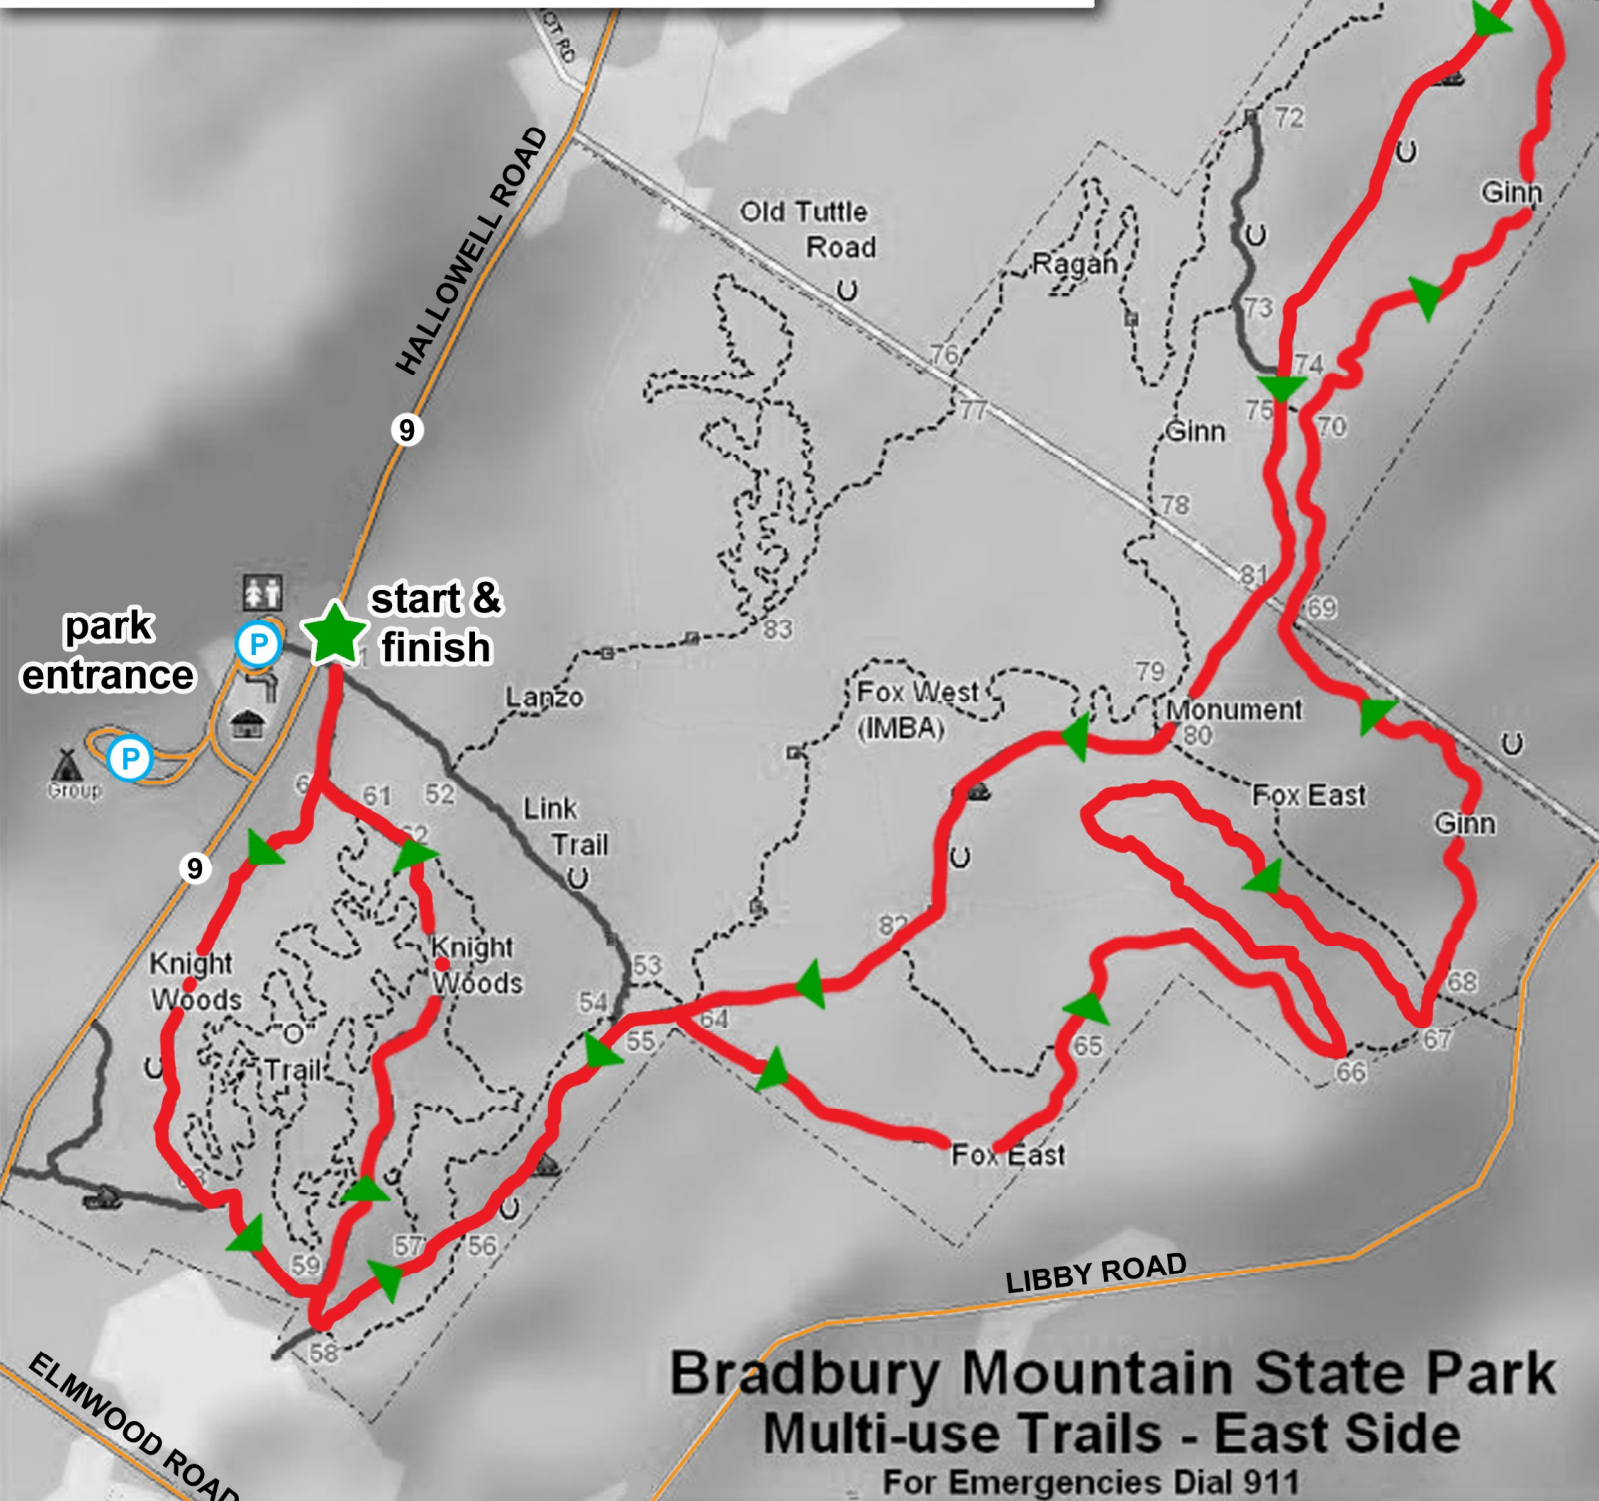

# BRADBURY MOUNTAIN

TRAIL RUNNING SERIES

## BRADBURY SCUFFLE

6 MILE TRAIL RACE

JULY 12, 2009 9:00 AM

- ★ start/finish
- ★ aid station
- P parking

### Bradbury Mountain State Park Multi-use Trails - East Side

For Emergencies Dial 911

- |                                 |                     |                |
|---------------------------------|---------------------|----------------|
| — Wide Doubletrack Trails       | ☞ Snowmobile Trail  | P Main Parking |
| - - - Narrow Singletrack Trails | U Horse Friendly    | ☺ Bathroom     |
| — Abandoned Road                | ☐ Man Made Features | ☞ Campground   |
| - - - Park Boundary             | ☞ Headquarters      | ☞ Water Supply |

PLEASE NOTE: THIS 6 MILE COURSE IS MEASURED IN "MONSTER MILES" WHICH ARE SOMETIMES LONGER, ALWAYS MORE DIFFICULT, BUT WAY MORE FUN THAN ROAD MILES